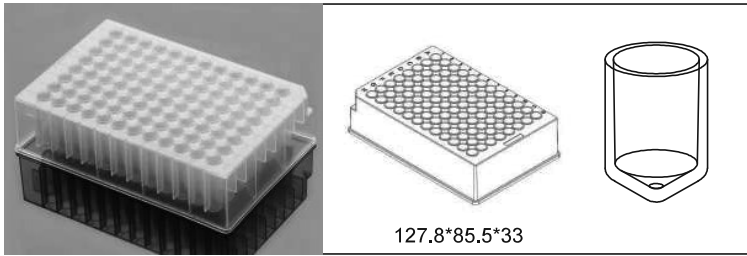

1.1 ml 96-Well Deep Well Plate, U-Bottom, Round Well

NEW

Non-sterile Cat.No. 502202

Sterile Cat.No. 502262

Packing 5/pk, 50/cs

Matching Mat Item: 506005/506065

Round Well

Deep Well Plates