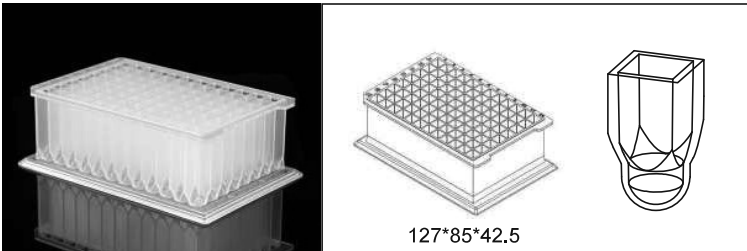

Square Well

Deep Well Plates

2.2 ml 96-Well Deep Well Plate, V-Bottom, Square Well

Non-sterile Cat.No. 503001

Sterile Cat.No. 503501

Packing 5/pk, 50/cs

Matching Mat Item: 506003/506063/506004/506064

2.2 mL 96-Well Deep Well Plate, I-Shaped, U-Bottom, Square Well