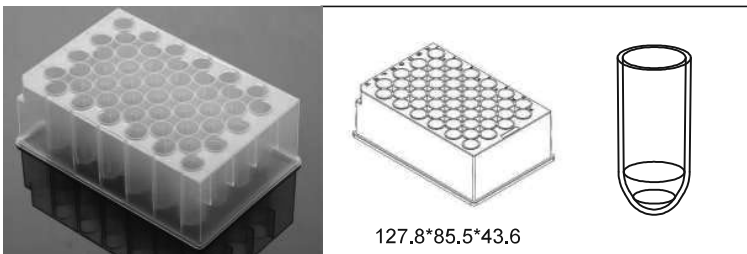

3.5 ml 48-Well Deep Well Plate, U-Bottom, Round Well

Non-sterile Cat.No. 504102

Sterile Cat.No. 504162

Packing 5/pk, 50/cs

No Matching Mat Yet