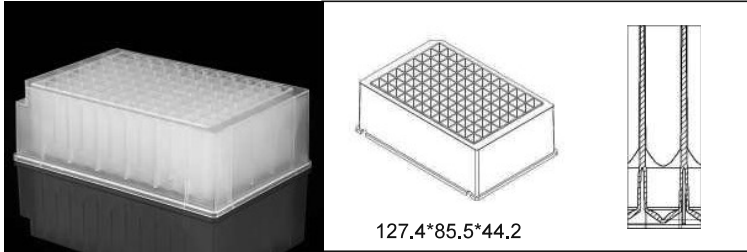

Square Well

Deep Well Plates

2.2 ml 96-Well Deep Well Plate, V-Bottom, Square Well

Non-sterile Cat.No. 503001

Sterile Cat.No. 503501

Packing 5/pk, 50/cs

Matching Mat Item: 506003/506063/506004/506064

2.2 mL 96-Well Deep Well Plate, I-Shaped, U-Bottom, Square Well