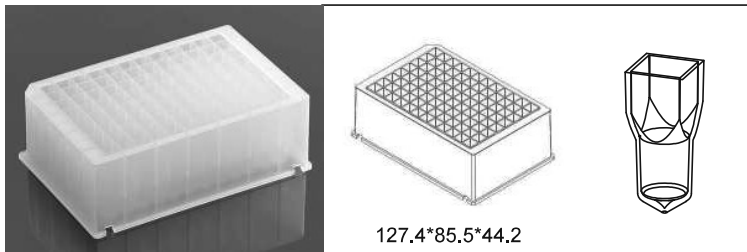

2.2 ml 96-Well Deep Well Plate, V Bottom, Square Well

Non-sterile Cat.No. 503021

Sterile Cat.No. 503621

Packing 5/pk, 50/cs

Matching Mat Item: 506003/506063/506004/506064

King Fisher Purification System Compatible