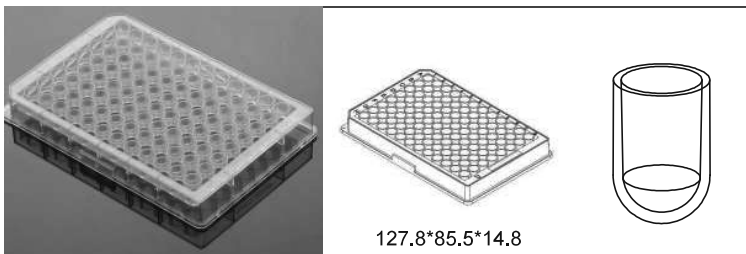

Packing 5/pk, 50/cs

Matching Mat Item: 506001/506061

240 ul 384 well Deep Well Plates, V Bottom, Square Well

NEW

Non-sterile Cat.No. 504703

Sterile Cat.No. 504763

Packing 5/pk, 50/cs

Matching Mat Item: 506001/506061

Deep Well Plates

Round Well

0.36 ml 96-Well Deep Well Plate, V-Bottom, Round Well

Non-sterile Cat.No. 500101

Sterile Cat.No. 500161

Packing 5/pk, 50/cs

Matching Mat Item: 506005/506065

0.4 ml 96-Well Deep Well Plate, U-Bottom, Round Well