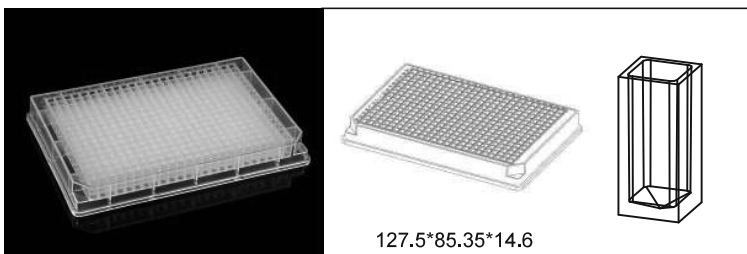

Square Well

Deep Well Plates

2.2 ml 96-Well Deep Well Plate, V-Bottom, Square Well

Non-sterile Cat.No. 503001

Sterile Cat.No. 503501

Packing 5/pk, 50/cs

Matching Mat Item: 506003/506063/506004/506064

2.2 mL 96-Well Deep Well Plate, I-Shaped, U-Bottom, Square Well

NEW

Non-sterile Cat.No. 503711

Sterile Cat.No. 503761

Packing 5/pk, 50/cs

Matching Mat Item: 506003/506063/506004/506064

2.2 ml 96-Well Deep Well Plate, V Bottom, Square Well

Non-sterile Cat.No. 503021

Sterile Cat.No. 503621

Packing 5/pk, 50/cs

Matching Mat Item: 506003/506063/506004/506064

King Fisher Purification System Compatible

120 ul 384 well Deep Well Plates, V Bottom, Square Well

NEW

Non-sterile Cat.No. 504701

Sterile Cat.No. 504761

Packing 5/pk, 50/cs

Matching Mat Item: 506001/506061

240 ul 384 well Deep Well Plates, V Bottom, Square Well

NEW

Non-sterile Cat.No. 504703

Sterile Cat.No. 504763

Packing 5/pk, 50/cs

Matching Mat Item: 506001/506061