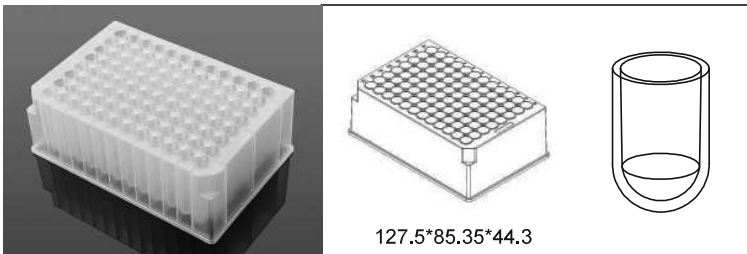

2.0 ml 96-Well Deep Well Plate, U-Bottom, Round Well

Non-sterile Cat.No. 503102

Sterile Cat.No. 503162

Packing 5/pk, 50/cs

Matching Mat Item: 506006/506066