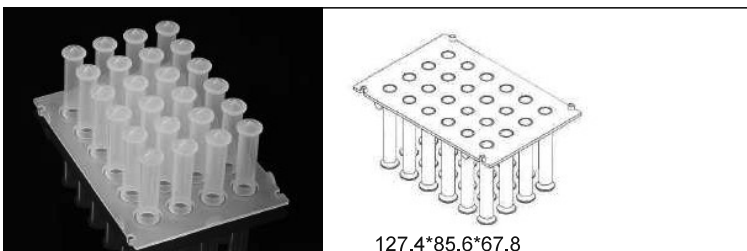

Packing 5/pk, 50/cs

Matching Mat Item: 506006/506066

3.5 ml 48-Well Deep Well Plate, U-Bottom, Round Well

Non-sterile Cat.No. 504102

Sterile Cat.No. 504162

Packing 5/pk, 50/cs

No Matching Mat Yet

Plastic Comb