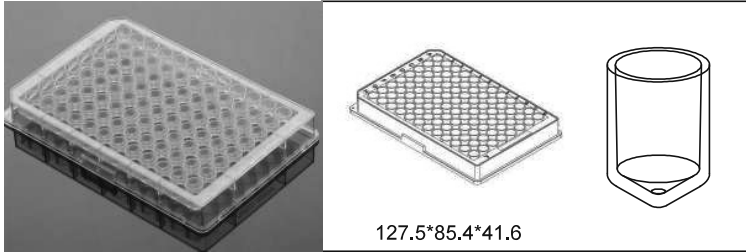

Packing 5/pk, 50/cs

Matching Mat Item: 506003/506063/506004/506064

King Fisher Purification System Compatible

120 ul 384 well Deep Well Plates, V Bottom, Square Well

NEW

Non-sterile Cat.No. 504701

Sterile Cat.No. 504761

Packing 5/pk, 50/cs

Matching Mat Item: 506001/506061

240 ul 384 well Deep Well Plates, V Bottom, Square Well

NEW

Non-sterile Cat.No. 504703

Sterile Cat.No. 504763

Packing 5/pk, 50/cs

Matching Mat Item: 506001/506061

Deep Well Plates

Round Well

0.36 ml 96-Well Deep Well Plate, V-Bottom, Round Well

Non-sterile Cat.No. 500101

Sterile Cat.No. 500161

Packing 5/pk, 50/cs

Matching Mat Item: 506005/506065

0.4 ml 96-Well Deep Well Plate, U-Bottom, Round Well