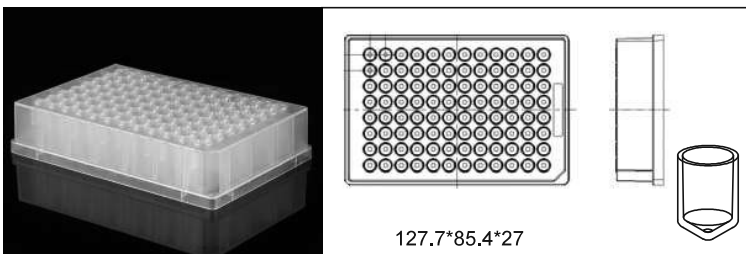

0.5 ml 96-Well Deep Well Plate, V-Bottom, Round Well

Non-sterile Cat.No. 501101

Sterile Cat.No. 501601

Packing 5/pk, 50/cs

Matching Mat Item: 506005/506065