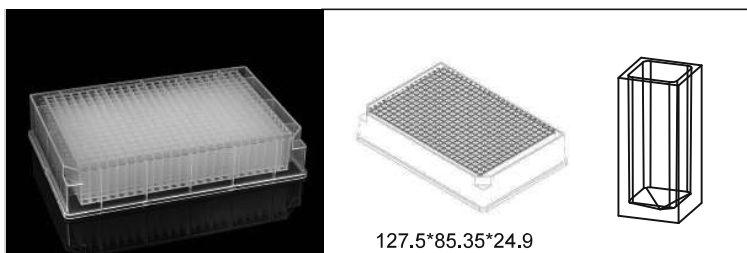

Square Well

Deep Well Plates

2.2 ml 96-Well Deep Well Plate, V-Bottom, Square Well

Non-sterile Cat.No. 503001

Sterile Cat.No. 503501

Packing 5/pk, 50/cs

Matching Mat Item: 506003/506063/506004/506064

2.2 mL 96-Well Deep Well Plate, I-Shaped, U-Bottom, Square Well

Packing 5/pk, 50/cs

Matching Mat Item: 506003/506063/506004/506064

King Fisher Purification System Compatible

120 ul 384 well Deep Well Plates, V Bottom, Square Well

NEW

Non-sterile Cat.No. 504701

Sterile Cat.No. 504761

Packing 5/pk, 50/cs

Matching Mat Item: 506001/506061

240 ul 384 well Deep Well Plates, V Bottom, Square Well

NEW

Non-sterile Cat.No. 504703

Sterile Cat.No. 504763

Packing 5/pk, 50/cs

Matching Mat Item: 506001/506061