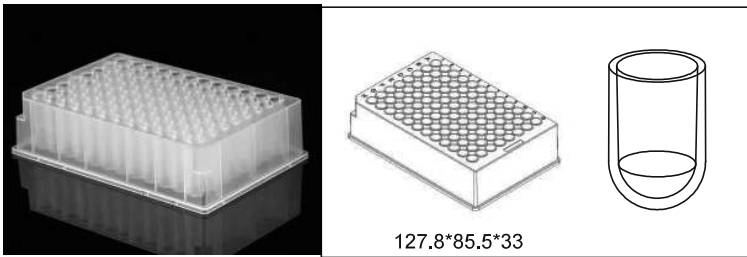

1.3 ml 96-Well Deep Well Plate, U-Bottom, Round Well

NEW

Non-sterile Cat.No. 507001

Sterile Cat.No. 507101

Packing 5/pk, 50/cs

Matching Mat Item: 506005/506065